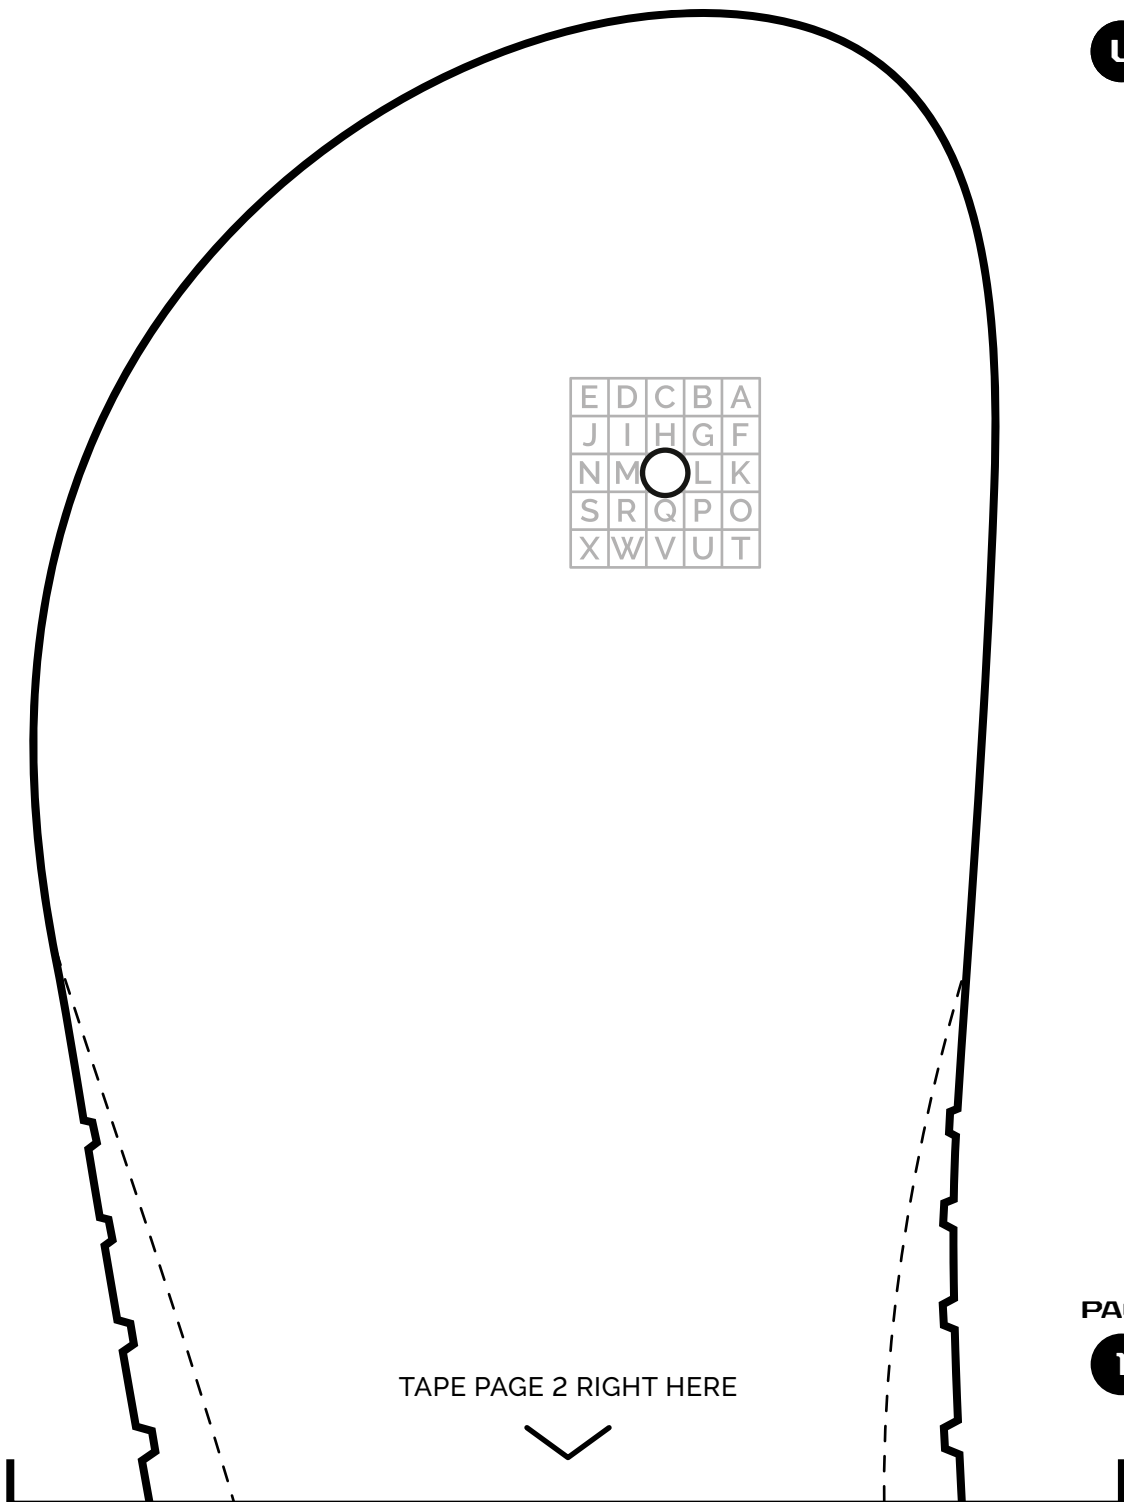

PAGE

2

SIZE

47

R

IMPORTANT

Print the template at 100% scale.
Before measuring, make sure (by measuring the control ruler) that the dimensions fit - if not, change the print settings and print the template again.

scale 1:1

scale 1:1

Template for the right choice of sandals size

SIZE
47

E	D	C	B	A
J	I	H	G	F
N	M	○	L	K
S	R	Q	P	O
X	W	V	U	T

TAPE PAGE 2 RIGHT HERE

PAGE

PAGE

2

SIZE

47

L

IMPORTANT

Print the template at 100% scale.
Before measuring, make sure (by measuring the control ruler) that the dimensions fit - if not, change the print settings and print the template again.

scale 1:1