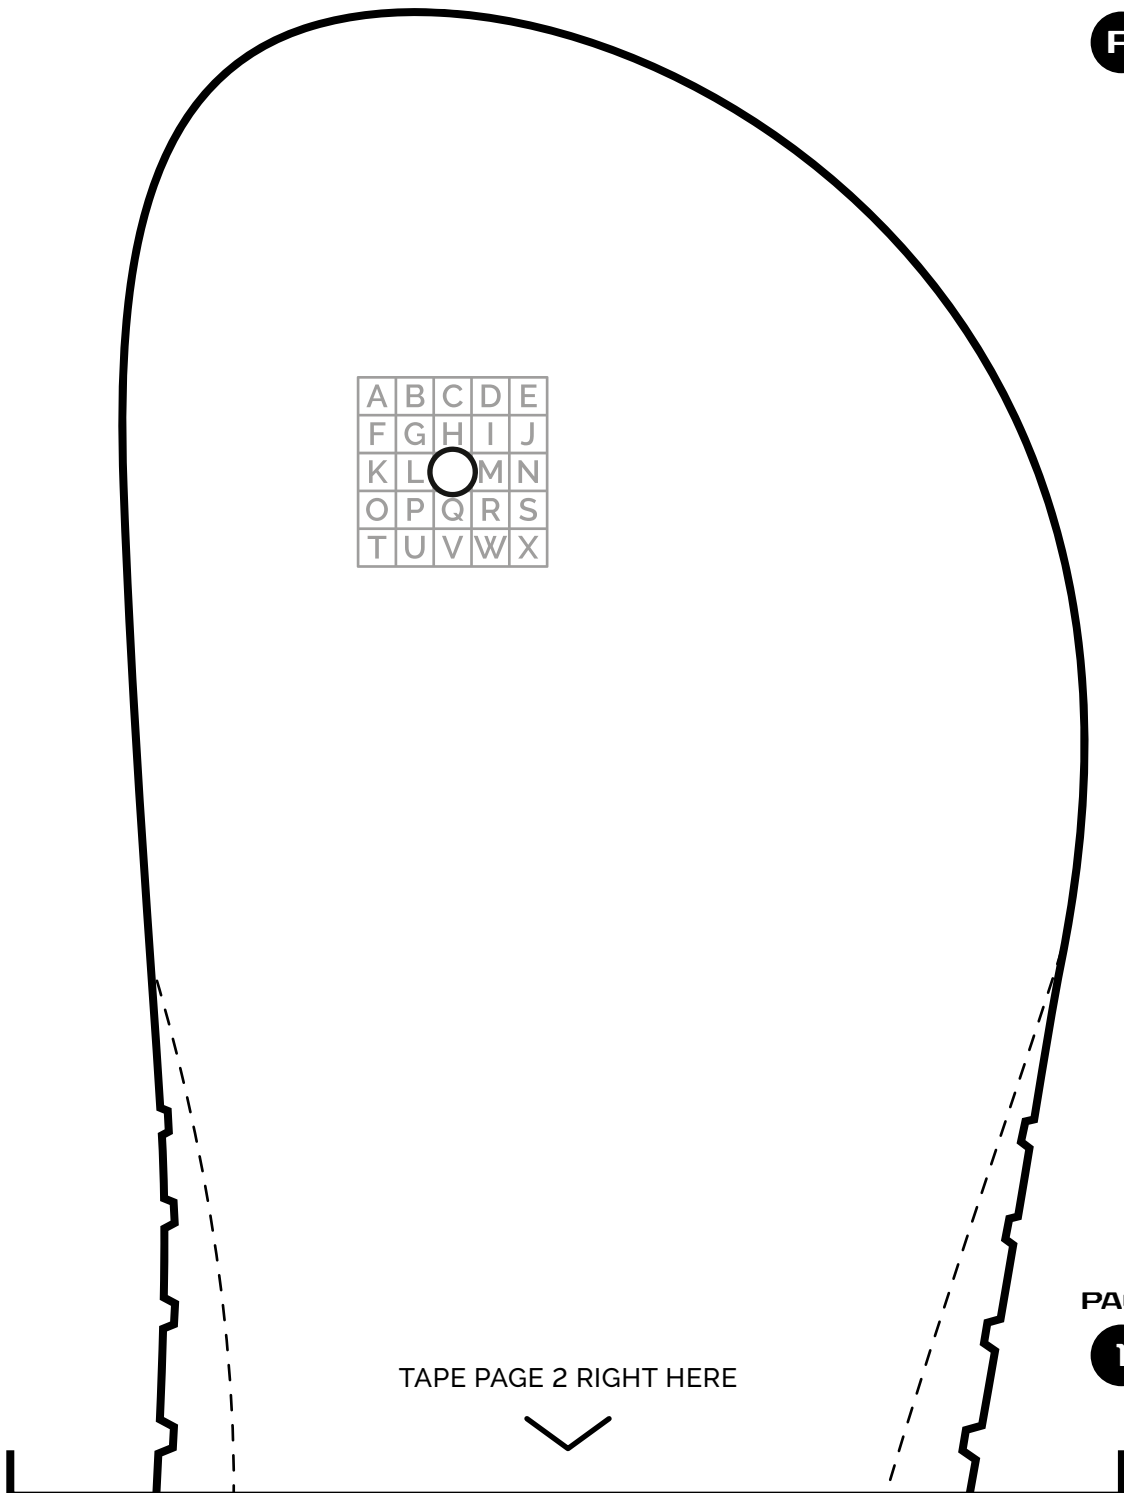

scale 1:1

Template for the right choice of sandals size

SIZE
47

R

A	B	C	D	E
F	G	H	I	J
K	L	○	M	N
O	P	Q	R	S
T	U	V	W	X

TAPE PAGE 2 RIGHT HERE

PAGE

1

PAGE

2

SIZE

47

R

IMPORTANT

Print the template at 100% scale.
Before measuring, make sure (by measuring the control ruler) that the dimensions fit - if not, change the print settings and print the template again.

2

SIZE

47

L

IMPORTANT

Print the template at 100% scale.
Before measuring, make sure (by measuring the control ruler) that the dimensions fit - if not, change the print settings and print the template again.

scale 1:1