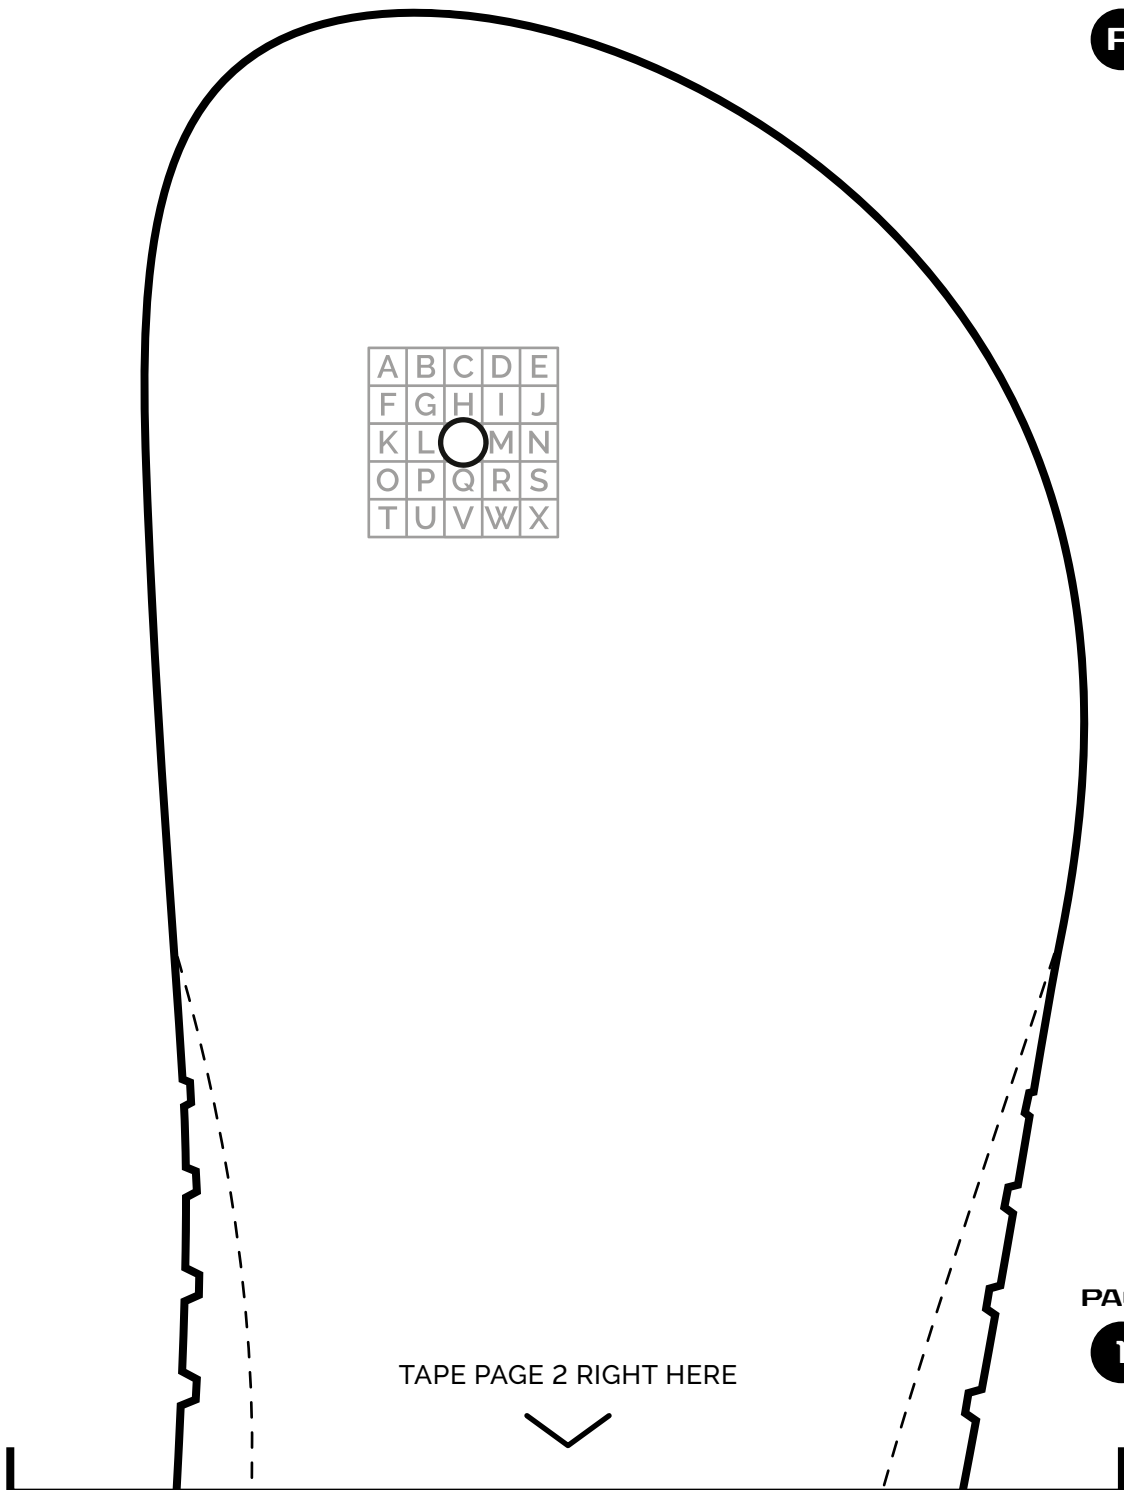

scale 1:1

Template for the right choice of sandals size

SIZE
46

R

A	B	C	D	E
F	G	H	I	J
K	L	○	M	N
O	P	Q	R	S
T	U	V	W	X

TAPE PAGE 2 RIGHT HERE

PAGE

1

PAGE

2

SIZE

46

R

IMPORTANT

Print the template at 100% scale.
Before measuring, make sure (by measuring the control ruler) that the dimensions fit - if not, change the print settings and print the template again.

scale 1:1

scale 1:1

Template for the right choice of sandals size

SIZE
46

PAGE

PAGE

2

SIZE

46

L

IMPORTANT

Print the template at 100% scale.
Before measuring, make sure (by measuring the control ruler) that the dimensions fit - if not, change the print settings and print the template again.

scale 1:1