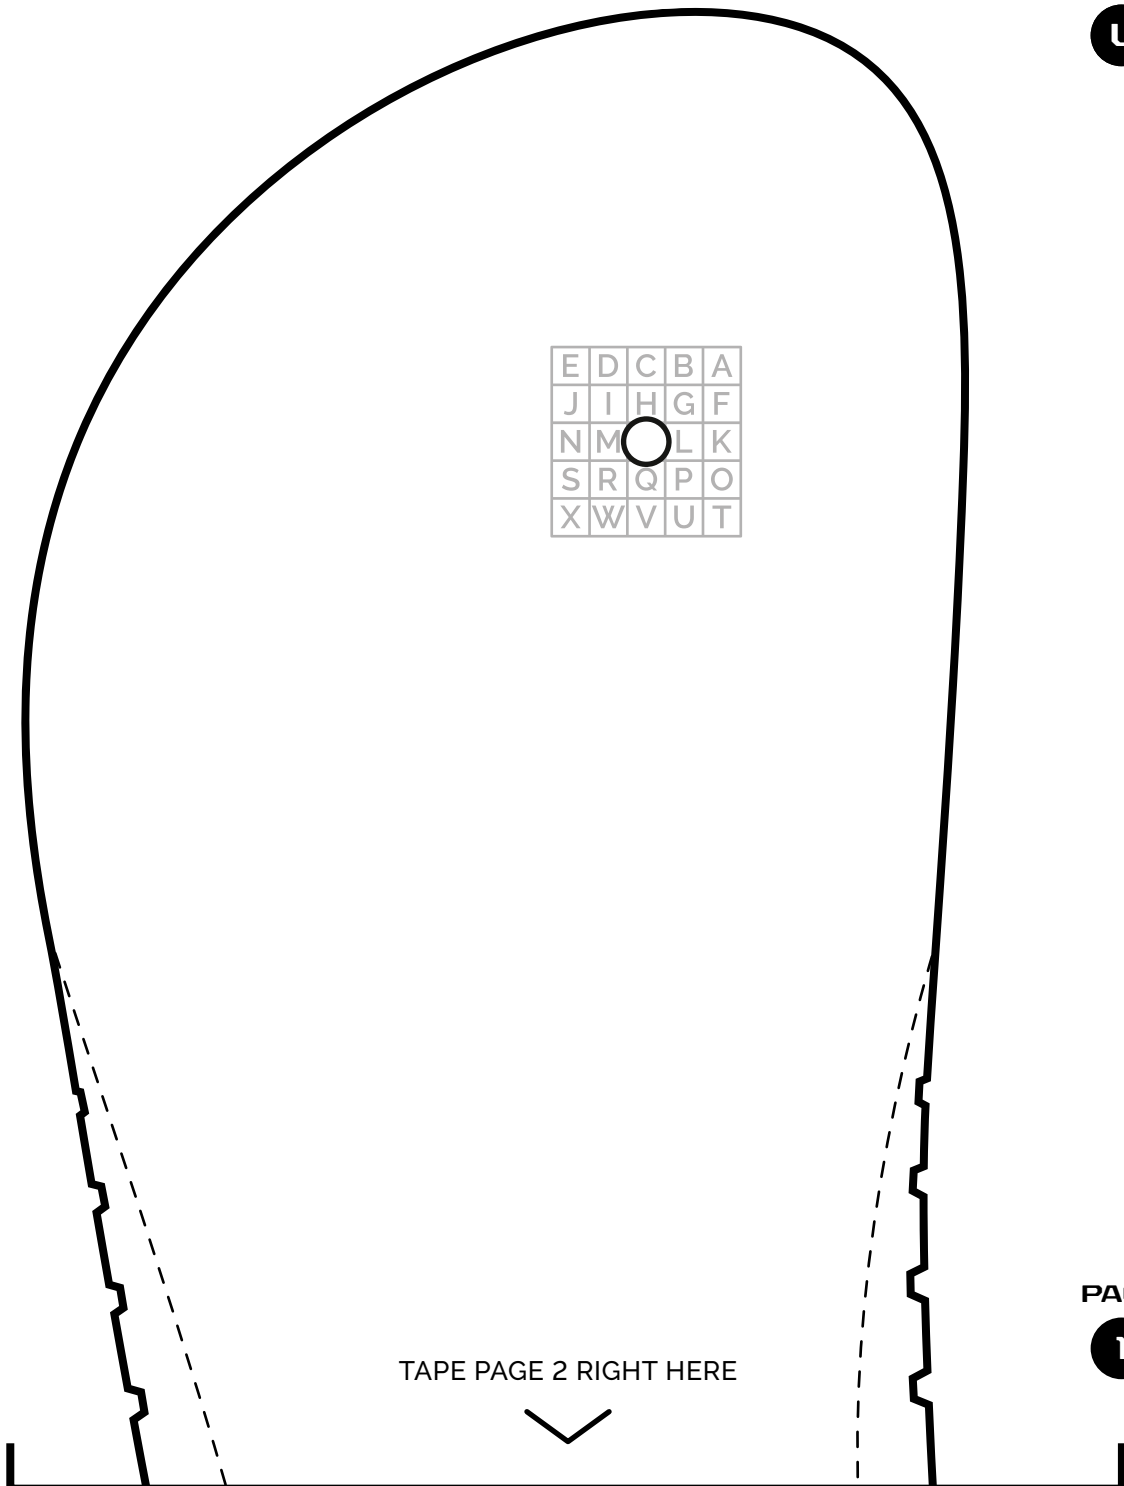

PAGE

2

SIZE

46

R

IMPORTANT

Print the template at 100% scale.
Before measuring, make sure (by measuring the control ruler) that the dimensions fit - if not, change the print settings and print the template again.

scale 1:1

scale 1:1

Template for the right choice of sandals size

SIZE
46

PAGE

PAGE

2

SIZE

46

L

IMPORTANT

Print the template at 100% scale.
Before measuring, make sure (by measuring the control ruler) that the dimensions fit - if not, change the print settings and print the template again.

scale 1:1